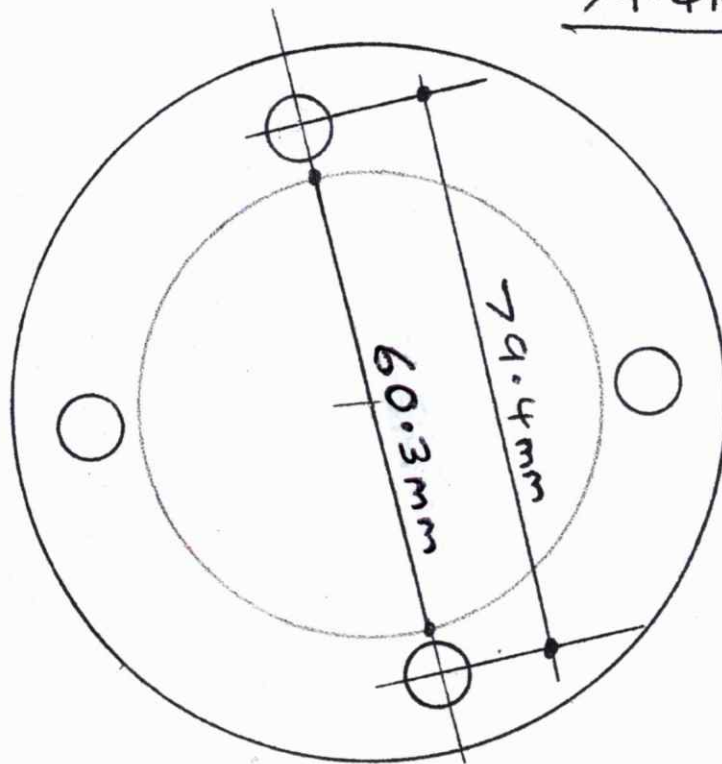

Disco 2 TOS Flange
Transfer Box Front Flange 95mm PCD

Defender / Disco 1 / RRC Flange

79.4mm PCD

Gwyn Lewis