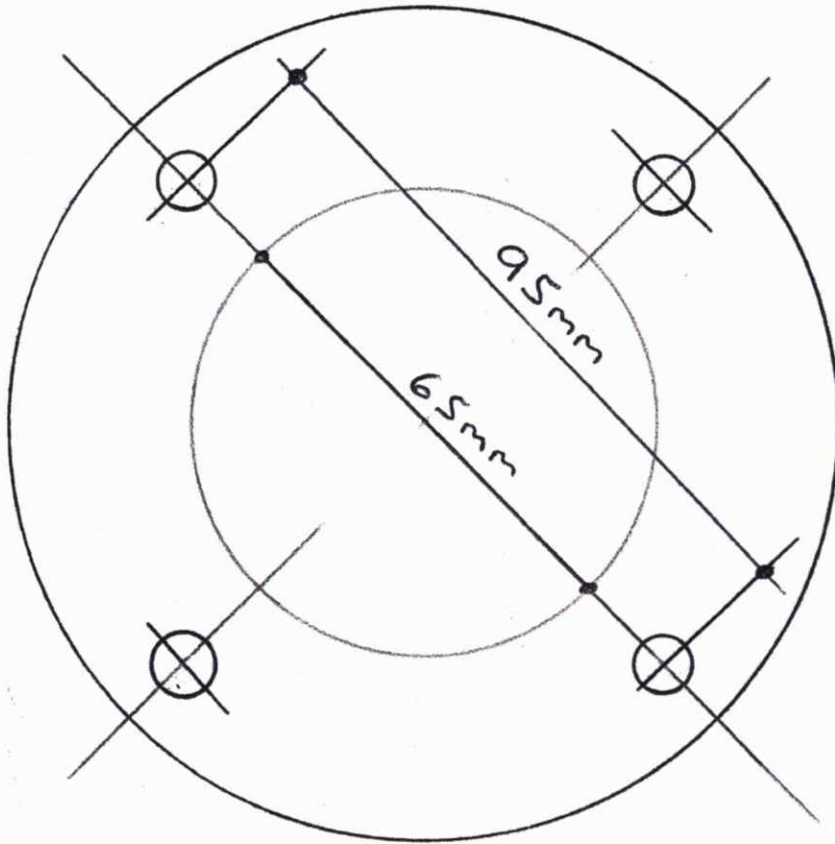

Disco 2 TOS Flange
Transfer Box Front Flange 95mm PCD

Defender / Disco 1 / RRC Flange

79.4mm PCD

Gwyn Lewis